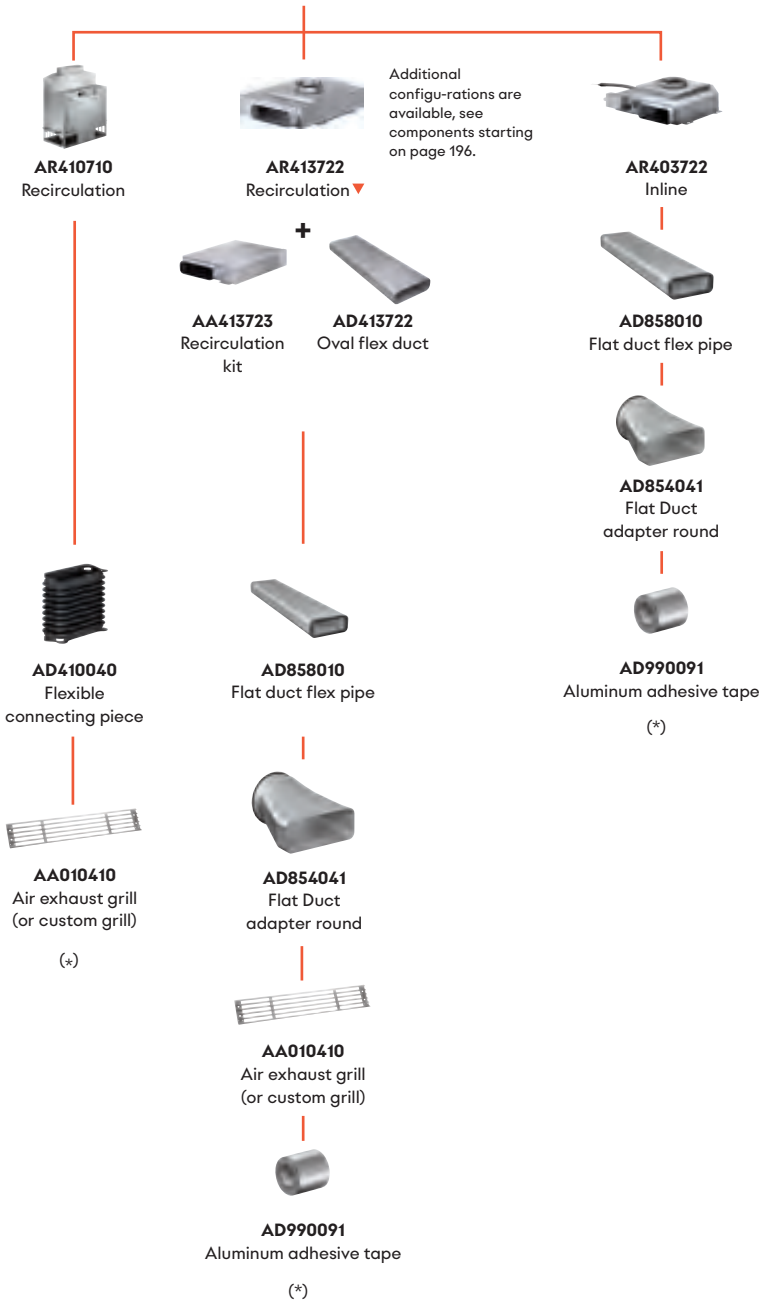

VL 200 120
Downdraft

AW 442 720
Wall hood

Please refer to planning guides on pages 170-172.

▼ For recirculation operation, order AR413722 + AA413723 + AD413722.

(*) for extra deep countertop. Please add the parts below.

AD851041
Connecting piece for extension with flat duct

AD854000
Flat duct connecting piece

AD854030
Flat duct 90° bend vertical