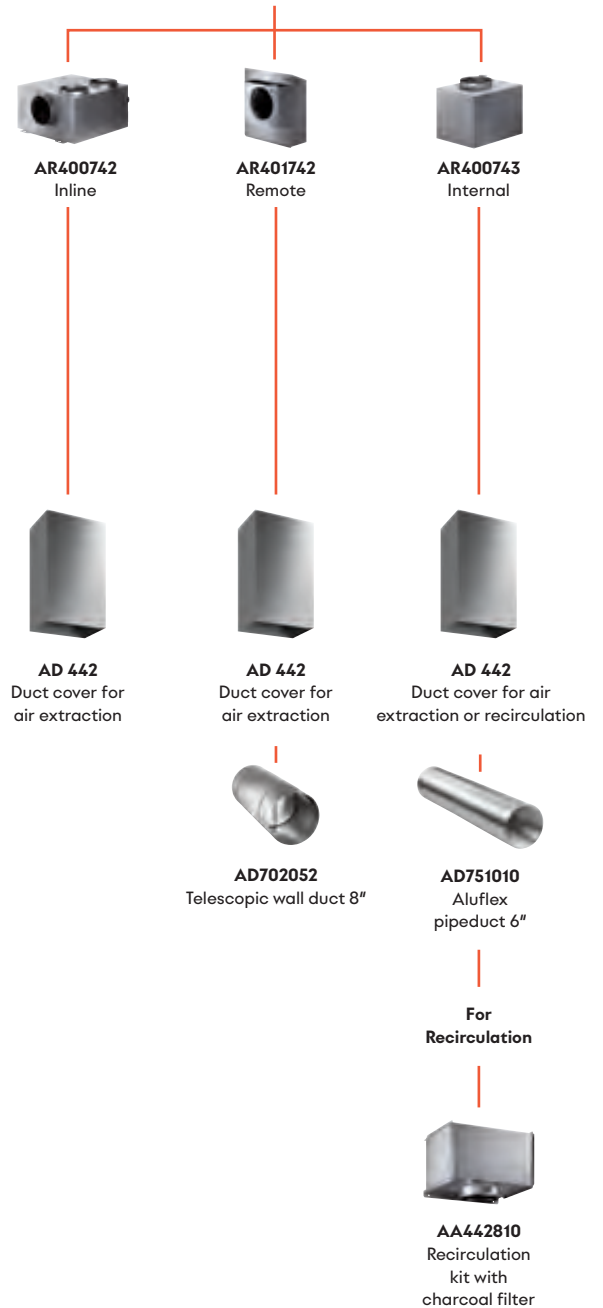

VL 200 120
Downdraft

AW 442 720
Wall hood

Please refer to planning guides on pages 170-172.

▼ For recirculation operation, order AR413722 + AA413723 + AD413722.

(*) for extra deep countertop. Please add the parts below.

AD851041
Connecting piece for extension with flat duct

AD854000
Flat duct connecting piece

AD854030
Flat duct 90° bend vertical