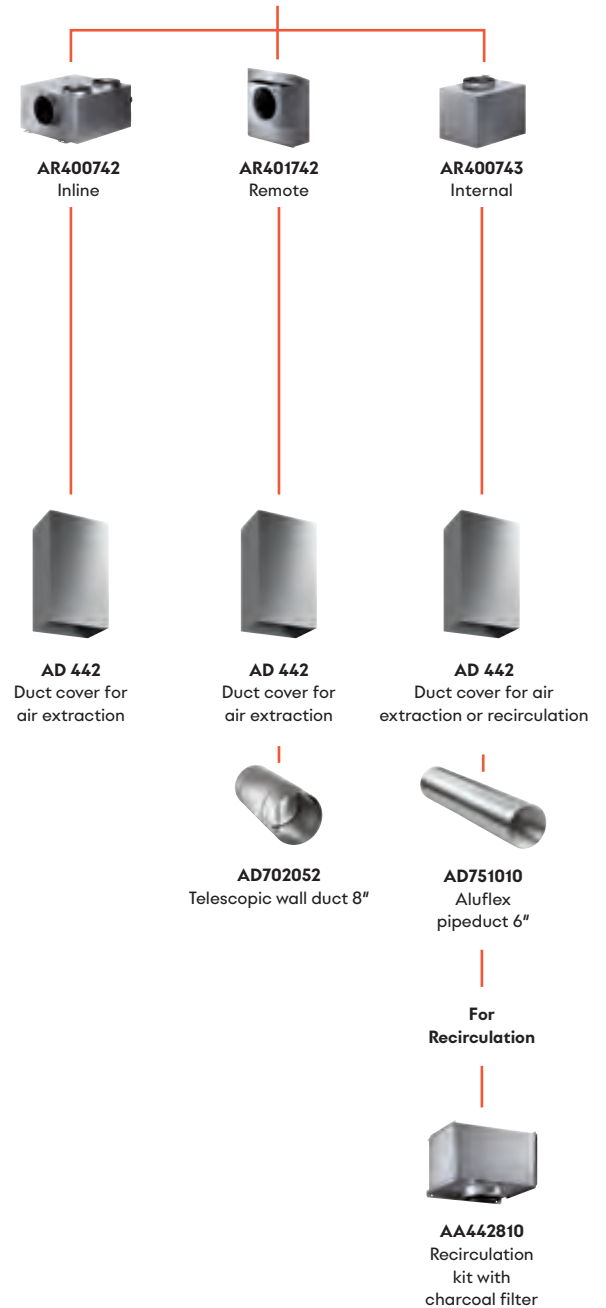

VL 200 120
Downdraft

AW 442 720
Wall hood

Please refer to planning guides on pages 170-172.

▼ For recirculation operation, order AR413722 + AA413723 + AD413722.

(*) for extra deep countertop. Please add the parts below.

AD851041
Connecting piece for extension with flat duct

AD854000
Flat duct connecting piece

AD854030
Flat duct 90° bend vertical