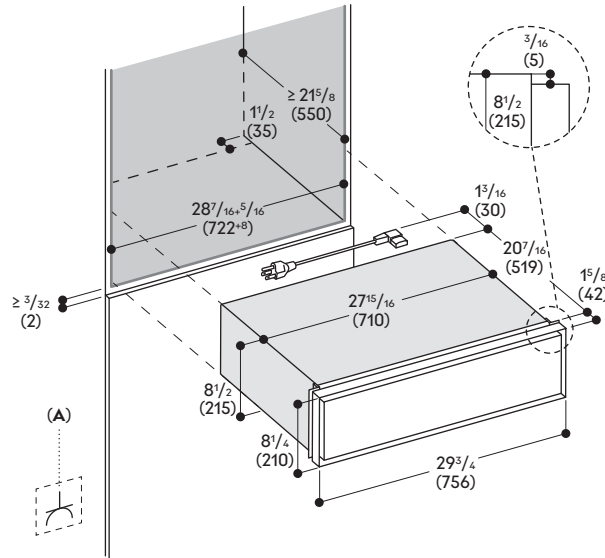

Culinary warming drawer
Gaggenau Expressive series
GW 483

GW 483 720
 Stainless steel behind smoked glass.
 Push-to-open.
 Width 30" (76 cm),
 Height 8³/₁₆" (21 cm).

Connection
 Total rating: 820 W (120 V).
 Total amps: 6.8 A.
 Minimum fuse protection: 10 A.
 120 V, 60 Hz.
 Plug (NEMA 5-15P), 68⁷/₈" cable.

A: Accessible electrical connection

Numbers indicated
 inside parenthesis () = mm

www.gaggenau.com/us
 Revised: March 2025