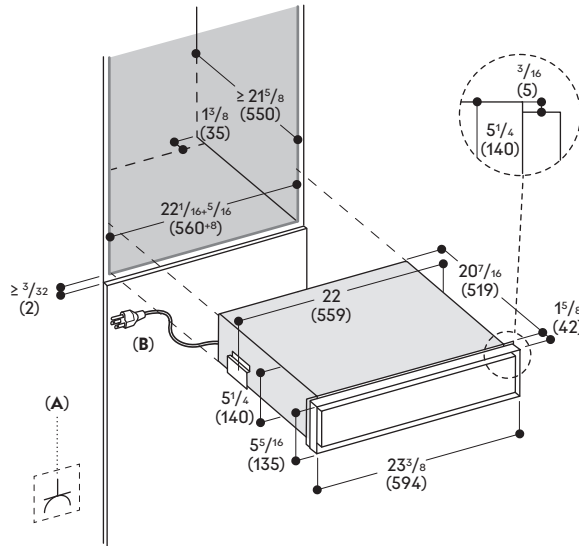

Vacuuming drawer
Gaggenau Expressive series
GV 451

GV 451 720
 Stainless steel behind smoked glass.
 Push-to-open.
 Width 24" (60 cm),
 Height 5 3/8" (14 cm).

Connection
 Total rating: 520 W (120 V).
 Total amps: 4.3 A.
 Minimum fuse protection: 10 A.
 120 V, 60 Hz.
 Plug (NEMA 5-15P), 71" cable.

A: Accessible electrical connection
B: Fixed cable

Numbers indicated
 inside parenthesis () = mm

www.gaggenau.com/us
 Revised: March 2025