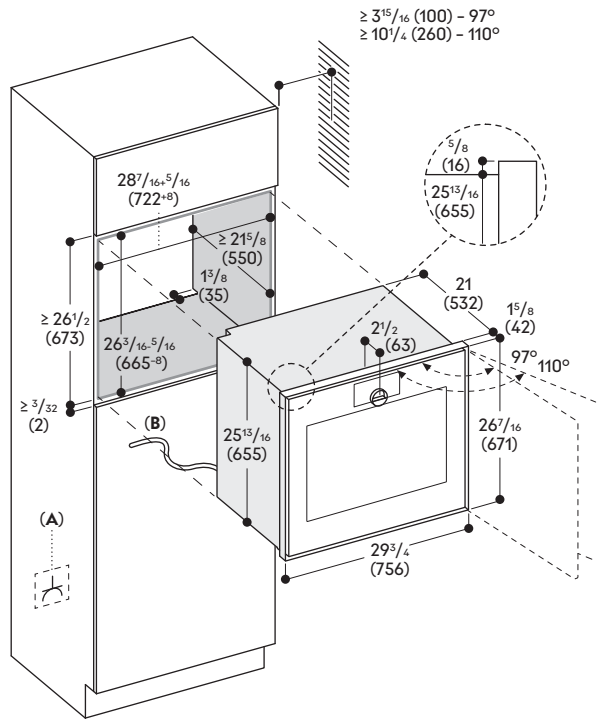

Total rating: 5,400 W (208 V);

7,200 W (240 V).

Total amps: 30 A.

Minimum fuse protection: 35 A, double-pole breaker.

120/208 - 240 V, 60 Hz, 4-wire.

Plan for a 67" connecting cable (hardwire required).

Home Connect® functionality via WiFi.

A: Accessible electrical connection
B: Fixed cable

Numbers indicated
 inside parenthesis () = mm

www.gaggenau.com/us
 Revised: March 2025