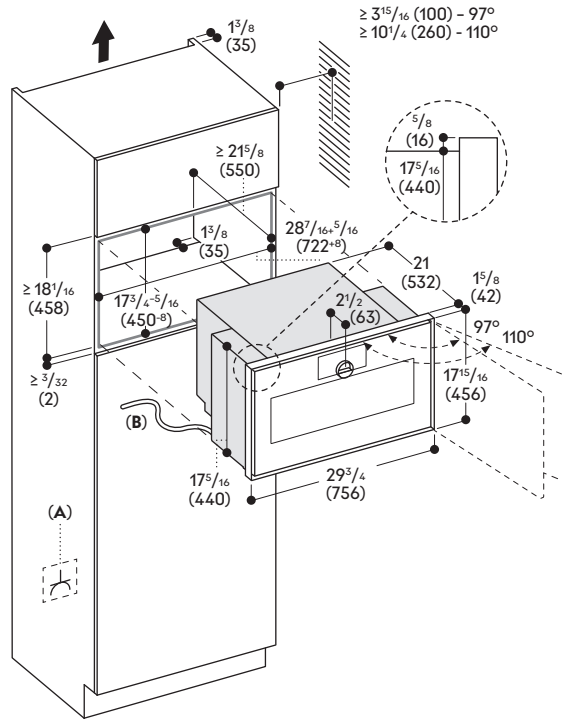

Combi-microwave oven
Gaggenau Expressive series
GM 480/GM 481

Right-hinged

GM 480 720
 Stainless steel behind smoked glass.
 Width 30" (76 cm).

Left-hinged

GM 481 720
 Stainless steel behind smoked glass.
 Width 30" (76 cm).

Included accessories

- 1 wire rack.
- 1 glass tray.

Connection

Total rating: 2,300 W (208 V);
 2,900 W (240 V).
 Total amps: 12.1 A.
 Minimum fuse protection: 15 A,
 double-pole breaker.
 120/208 - 240 V, 60 Hz, 4-wire.
 Plan for a 59" connecting cable
 (hardwire required).
 Home Connect® functionality via WiFi.

A: Accessible electrical connection
B: Fixed cable

Numbers indicated
 inside parenthesis () = mm

www.gaggenau.com/us
 Revised: March 2025