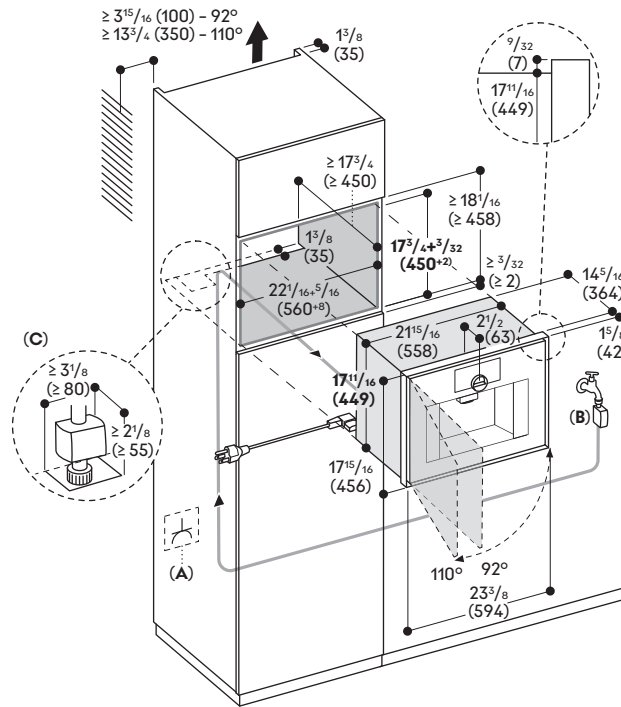

Fully automatic espresso machine
Gaggeneau Expressive series
GC 461

Left-hinged

GC 461 720
 Stainless steel behind smoked glass.
 Plumbed. Water line required.
 Width 24" (60 cm).

Included accessories

- 1 assembly screws.
- 1 test strip.
- 1 glass milk container.
- 1 connection hose for milk frother.
- 1 milk tube.
- 1 cleaning cartridge.
- 1 descaling cartridge.

Connection

Total rating: 1,500 W (120 V).
 Total amps: 12.5 A.
 Minimum fuse protection: 15 A.
 120 V, 60 Hz.
 Plug (NEMA 5-15P).
 Home Connect® functionality via WiFi.

Numbers indicated
 inside parenthesis () = mm