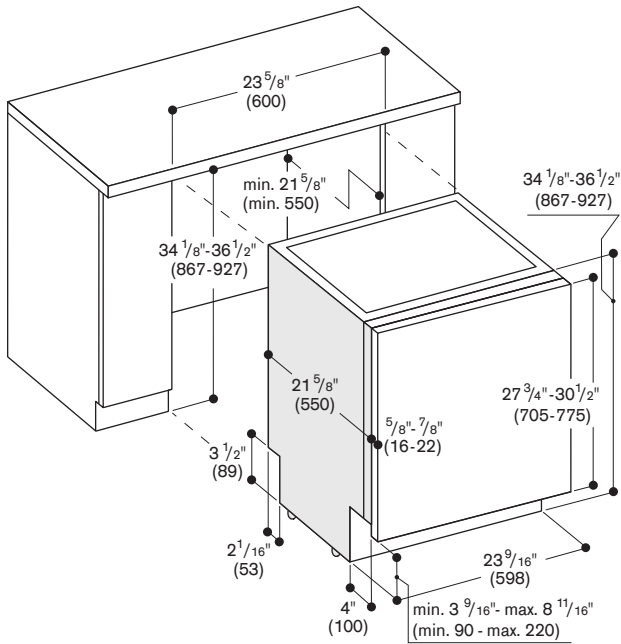

Euro Tub dishwasher DF210

Tall Tub dishwasher DF211

Connection dimensions for a 24" (600 mm) wide dishwasher

[] values with extension kit