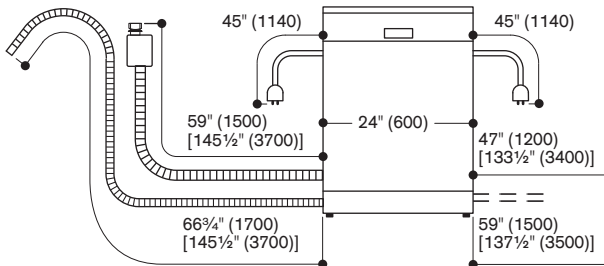

Maximum dish sizes for DF 211 (upper/lower rack)
9" / 11 3/8", 8" / 12 3/8" or 7" / 13 3/8" respectively.

13 place setting capacity.
Maximum glass loading capacity
23 wine glasses.

Consumption data

Energy Star certified.
Total annual energy consumption
240 kWh.
Noise level 42 dB (re 1 pW).

Planning notes

Height-adjustable feet.
Appliance toe-kick recess 3 15/16" (100 mm) (see drawing).
Rear feet adjustable at front.
Door weight up to 18 lbs. for DF 210 and 22 lbs. for DF 211.
Door panel dimension dependent on toe-kick height of kitchen cabinetry.

Please read additional planning notes on page 288-289.

Connection

Total rating: 1,440 W.
Total Amps: 12 A.
120 V / 60 Hz
Water connection with 3/4" screw joint.
Connecting cable 47 1/4" with three-prong plug (NEMA 5-15P).

Euro Tub dishwasher DF210

Tall Tub dishwasher DF211

Connection dimensions for a 24" (600 mm) wide dishwasher

[] values with extension kit