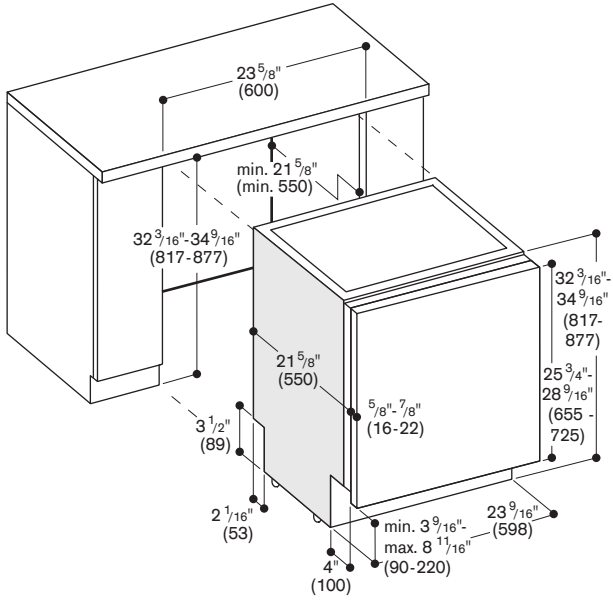

Maximum dish sizes for DF 211 (upper/lower rack)
9" / 11 3/8", 8" / 12 3/8" or 7" / 13 3/8" respectively.

13 place setting capacity.
Maximum glass loading capacity
23 wine glasses.

Consumption data

Energy Star certified.
Total annual energy consumption
240 kWh.
Noise level 42 dB (re 1 pW).

Planning notes

Height-adjustable feet.
Appliance toe-kick recess 3 15/16" (100 mm) (see drawing).
Rear feet adjustable at front.
Door weight up to 18 lbs. for DF 210 and 22 lbs. for DF 211.
Door panel dimension dependent on toe-kick height of kitchen cabinetry.

Euro Tub dishwasher DF210

Tall Tub dishwasher DF211

Connection dimensions for a 24" (600 mm) wide dishwasher

[] values with extension kit