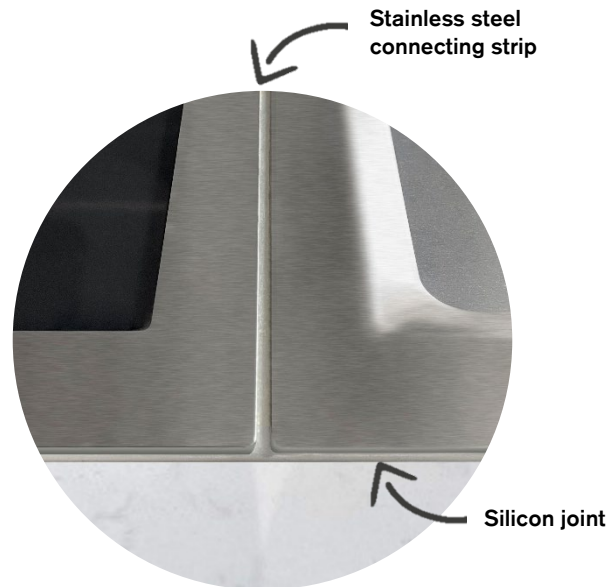

400 Series Cooktops

Connecting Strips Guide

GAGGENAU

For seamless cooktop installation, Gaggenau offers three connecting strip options. See below for examples of each:

1. VA 420 004 Invisible Flush Mounting:

Connecting strip is completely hidden under adjoining appliances.

2. VA 420 000 Flush Mounting:

1/8" of connecting strip is visible when installed.

3. VA 420 010 Surface Mounting:

1/8" of connecting strip is visible when installed.