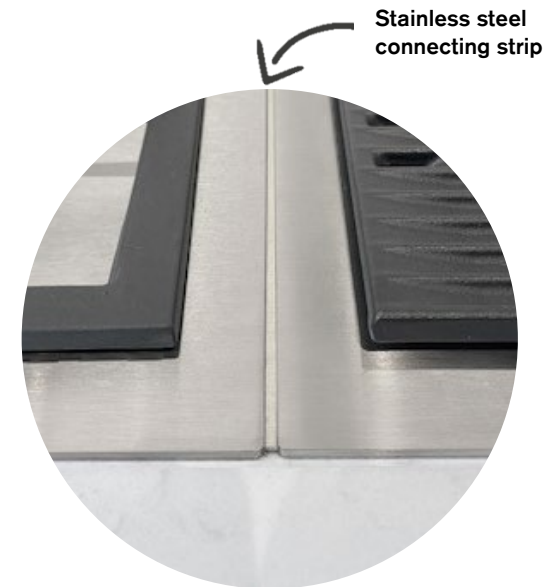

400 Series Cooktops

Connecting Strips Guide

GAGGENAU

For seamless cooktop installation, Gaggenau offers three connecting strip options. See below for examples of each:

1. VA 420 004 Invisible Flush Mounting:

Connecting strip is completely hidden under adjoining appliances.

2. VA 420 000 Flush Mounting:

1/8" of connecting strip is visible when installed.

3. VA 420 010 Surface Mounting:

1/8" of connecting strip is visible when installed.