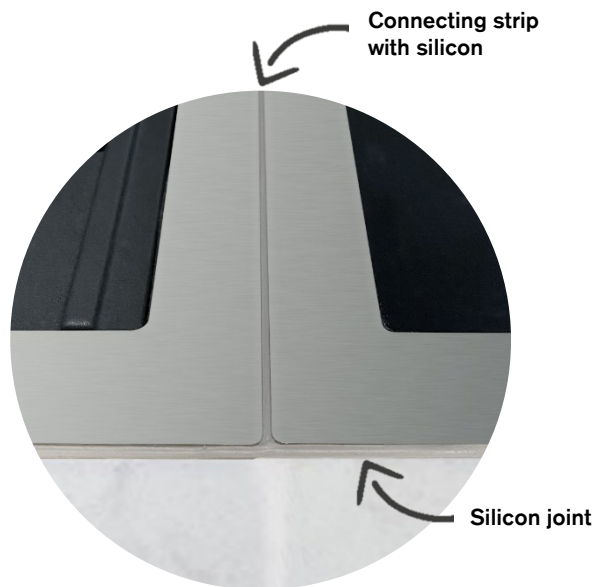

400 Series Cooktops

Connecting Strips Guide

GAGGENAU

For seamless cooktop installation, Gaggenau offers three connecting strip options. See below for examples of each:

1. VA 420 004 Invisible Flush Mounting:

Connecting strip is completely hidden under adjoining appliances.

2. VA 420 000 Flush Mounting:

1/8" of connecting strip is visible when installed.

3. VA 420 010 Surface Mounting:

1/8" of connecting strip is visible when installed.