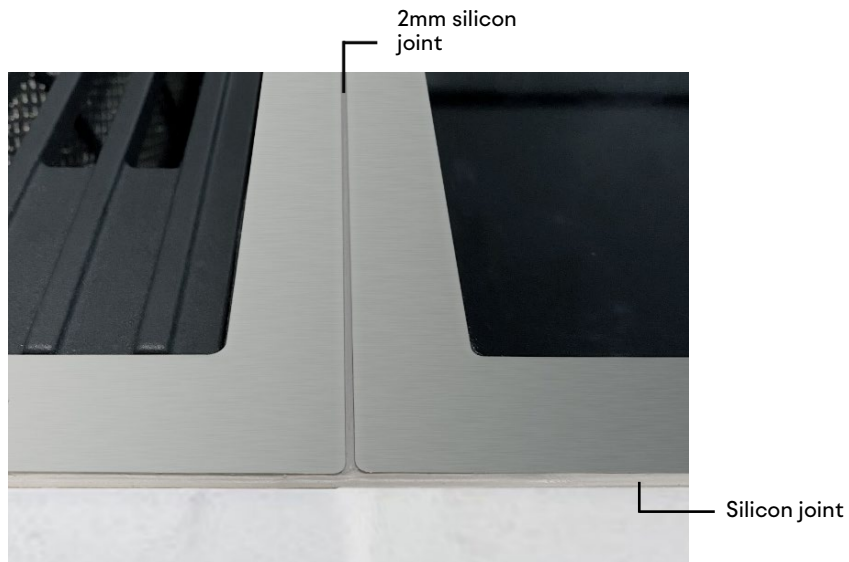

400 SERIES COOKTOPS Connecting Strips Guide

For seamless cooktop installation, Gaggenau offers two connecting strip options. See below for examples of each:

- 1. VA 420 004 Invisible Flush Mounting:**
Connecting strip is completely hidden under adjoining appliances.

- 2. VA 420 010 Surface Mounting:**
Connecting strip is visible when installed.