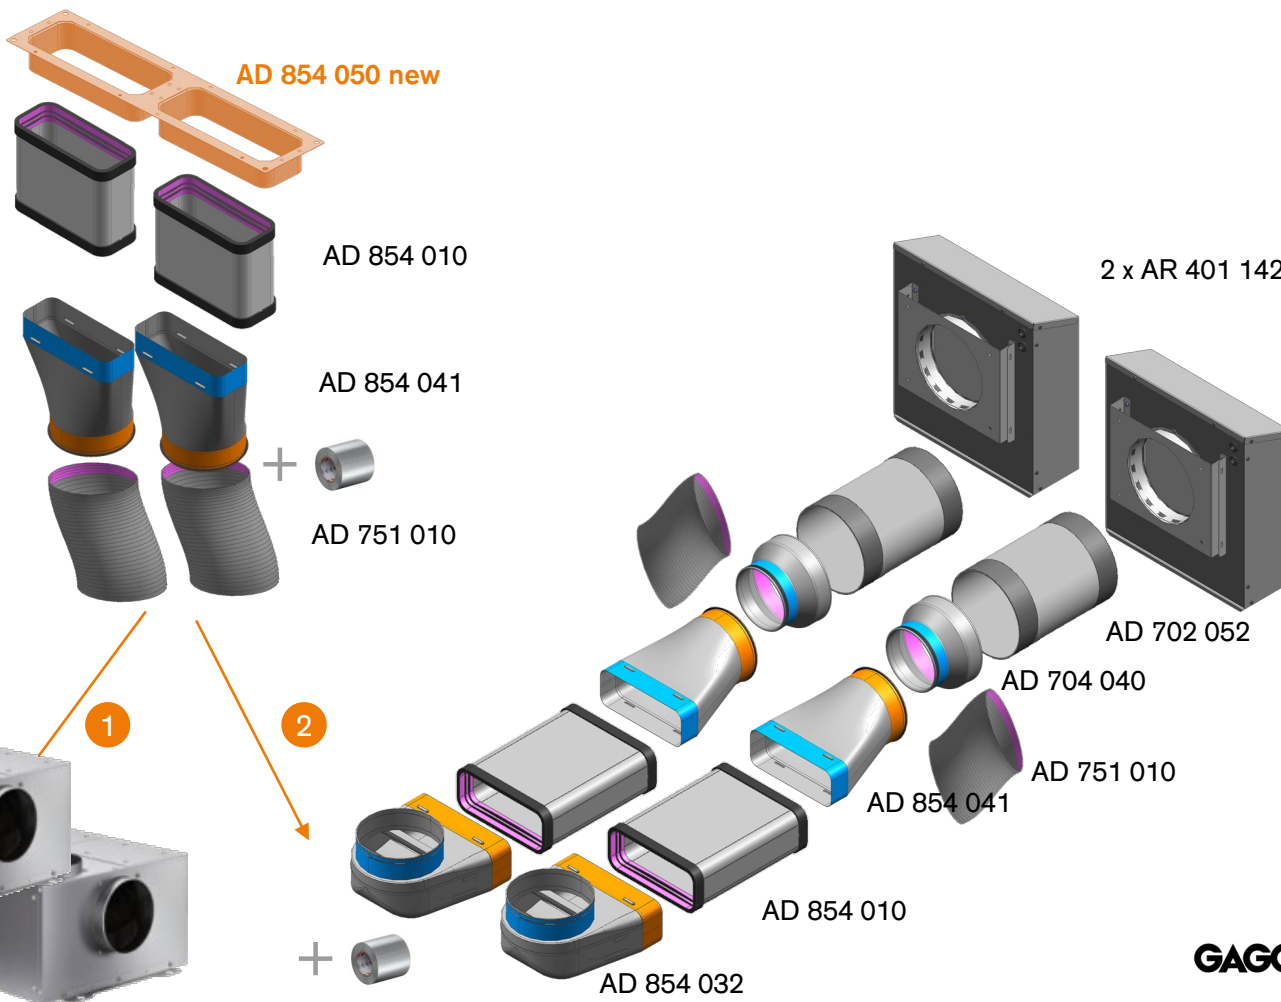

# AL400722 | Installation 2 x AR400742 / 2 x AR401742

## ■ AL 400 120cm Extraction

2x AR 400 142

# Planning | Installation 2 x AR400742 / 2 x AR401742

A: Surface mounting  
B: Flush mounting

Extraction mode with remote fan unit  
1: AR 400 742  
2: AR 401 742

Measurements in inches (mm)