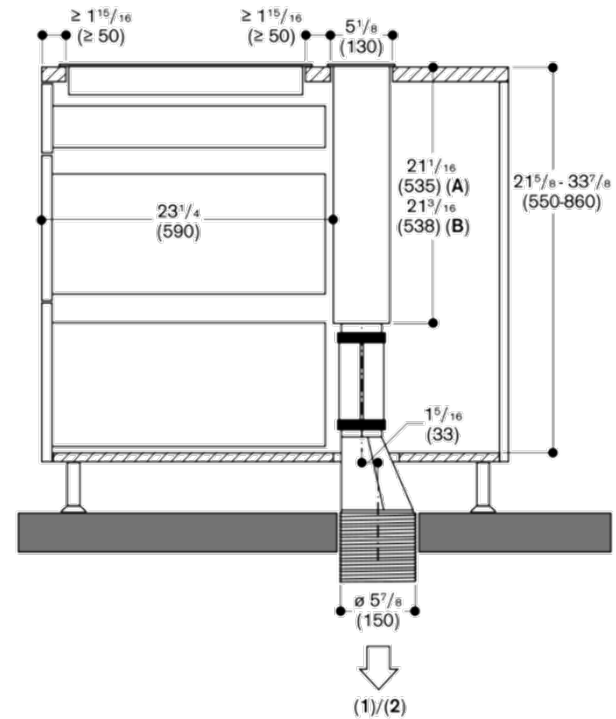

## ■ AL 400 120cm Extraction

2x AR 400 142

# Planning | Installation 2 x AR400742 / 2 x AR401742

A: Surface mounting  
B: Flush mounting

Extraction mode with remote fan unit  
1: AR 400 742  
2: AR 401 742

Measurements in inches (mm)