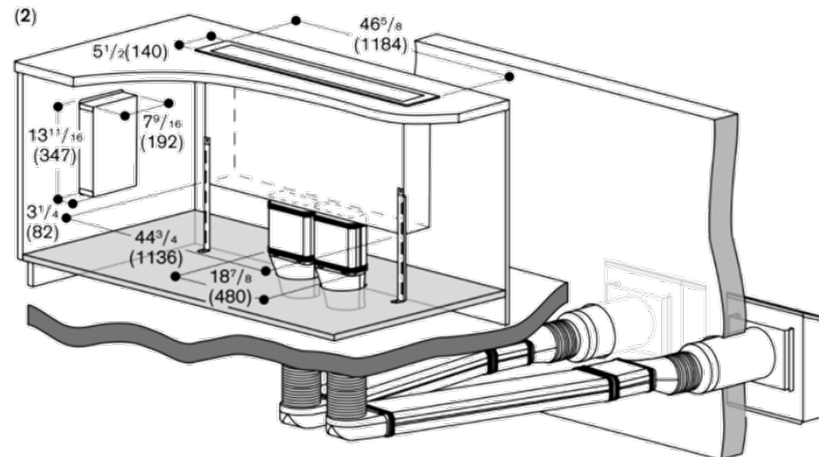

# Planning | Installation 2 x AR400742 / 2 x AR401742

A: Surface mounting  
B: Flush mounting

Extraction mode with remote fan unit  
1: AR 400 742  
2: AR 401 742

Measurements in inches (mm)