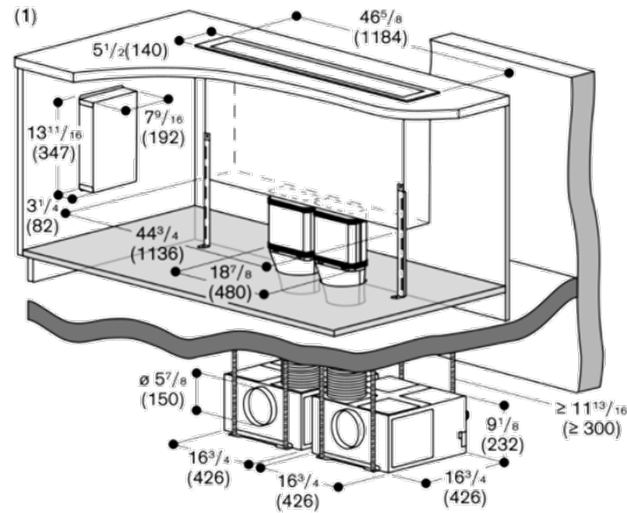

## ■ AL 400 120cm Extraction

2x AR 400 142

# Planning | Installation 2 x AR400742 / 2 x AR401742

A: Surface mounting  
B: Flush mounting

Extraction mode with remote fan unit  
1: AR 400 742  
2: AR 401 742

Measurements in inches (mm)