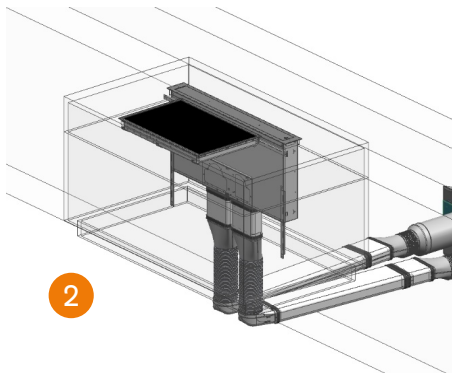

# AL400722 | Installation 2 x AR400742 / 2 x AR401742

## ■ AL 400 120cm Extraction

2x AR 400 142

A: Surface mounting  
B: Flush mounting

Extraction mode with remote fan unit  
1: AR 400 742  
2: AR 401 742

Measurements in inches (mm)