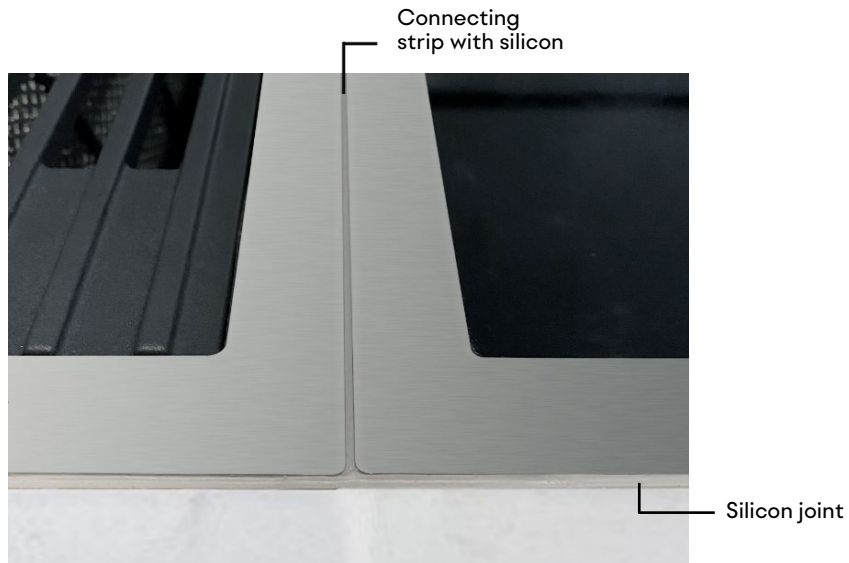

400 SERIES COOKTOPS Connecting Strips Guide

For seamless cooktop installation, Gaggenau offers two connecting strip options. See below for examples of each:

1. **VA 420 004 Invisible Flush Mounting:**
Connecting strip is completely hidden under adjoining appliances.

2. **VA 420 010 Surface Mounting:**
1/8" of connecting strip is visible when installed.