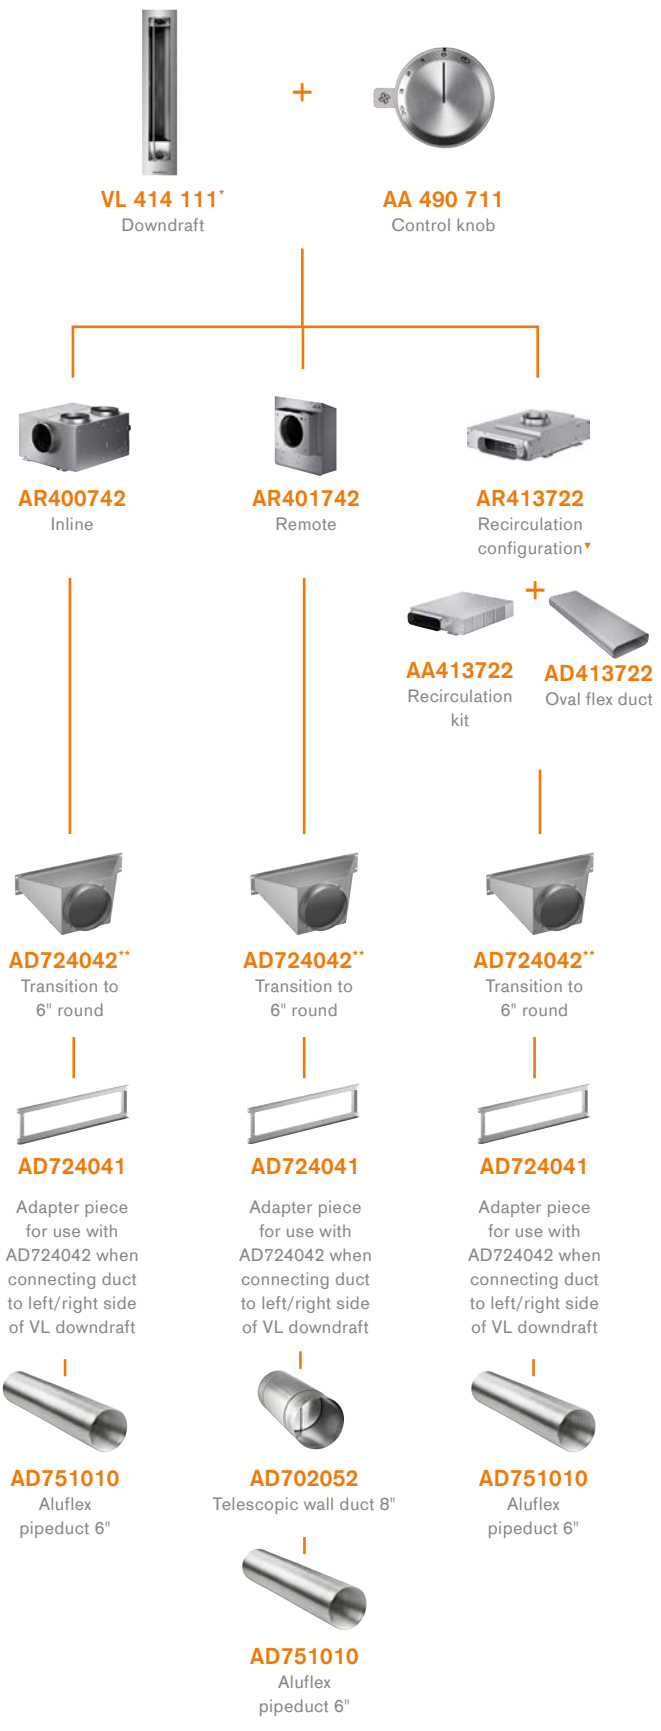

Ventilation system

Blowers

Required installation accessories

\* For recirculation operation, order AR413722 + AA413722 + AD413722.  
 \* When connecting two or more VL downdrafts, it is recommended to have one blower per VL downdraft.  
 \*\* AD724042 transitions when venting straight down.