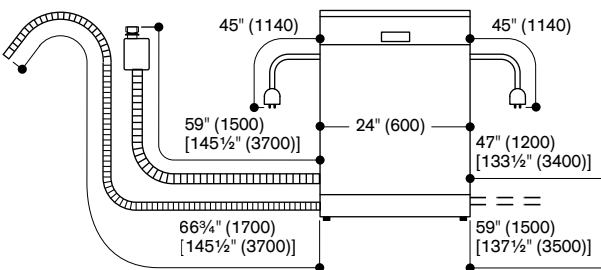

Door panel dimension dependent on toe kick height of kitchen cabinets.

Water connection with 3/4" screw gland.

Connection to hot or cold water possible.

For length of connection cable, water in-and-outlet, see adjacent drawing.

Please read further planning notes on pages 276–277.

Rating

Total rating 1.4 kW.

Total Amps: 12 A.

120 V / 60 Hz

Connecting cable 47 1/4" with three-prong plug.

Euro Tub dishwasher DF 250

Tall Tub dishwasher DF 251

Connection dimensions for 24" wide dishwasher

[] values with extension kit

Numbers indicated
inside parenthesis () = mm