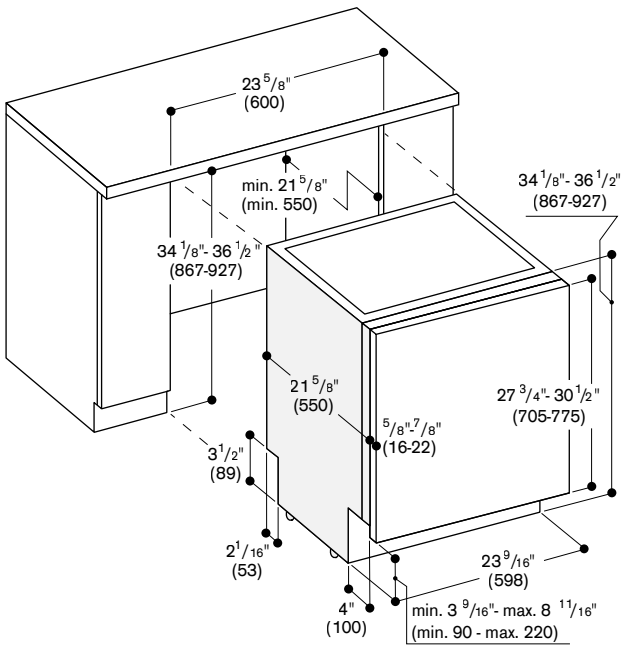

Connection dimensions for 24" wide dishwasher

[] values with extension kit

Numbers indicated
inside parenthesis () = mm