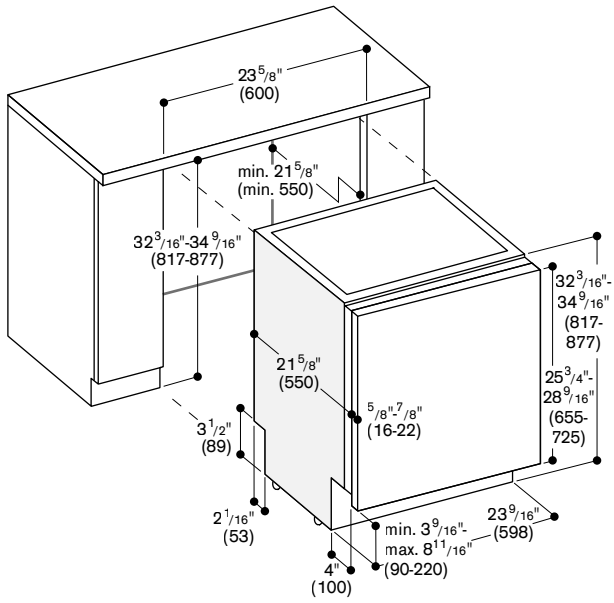

Euro Tub dishwasher DF 250