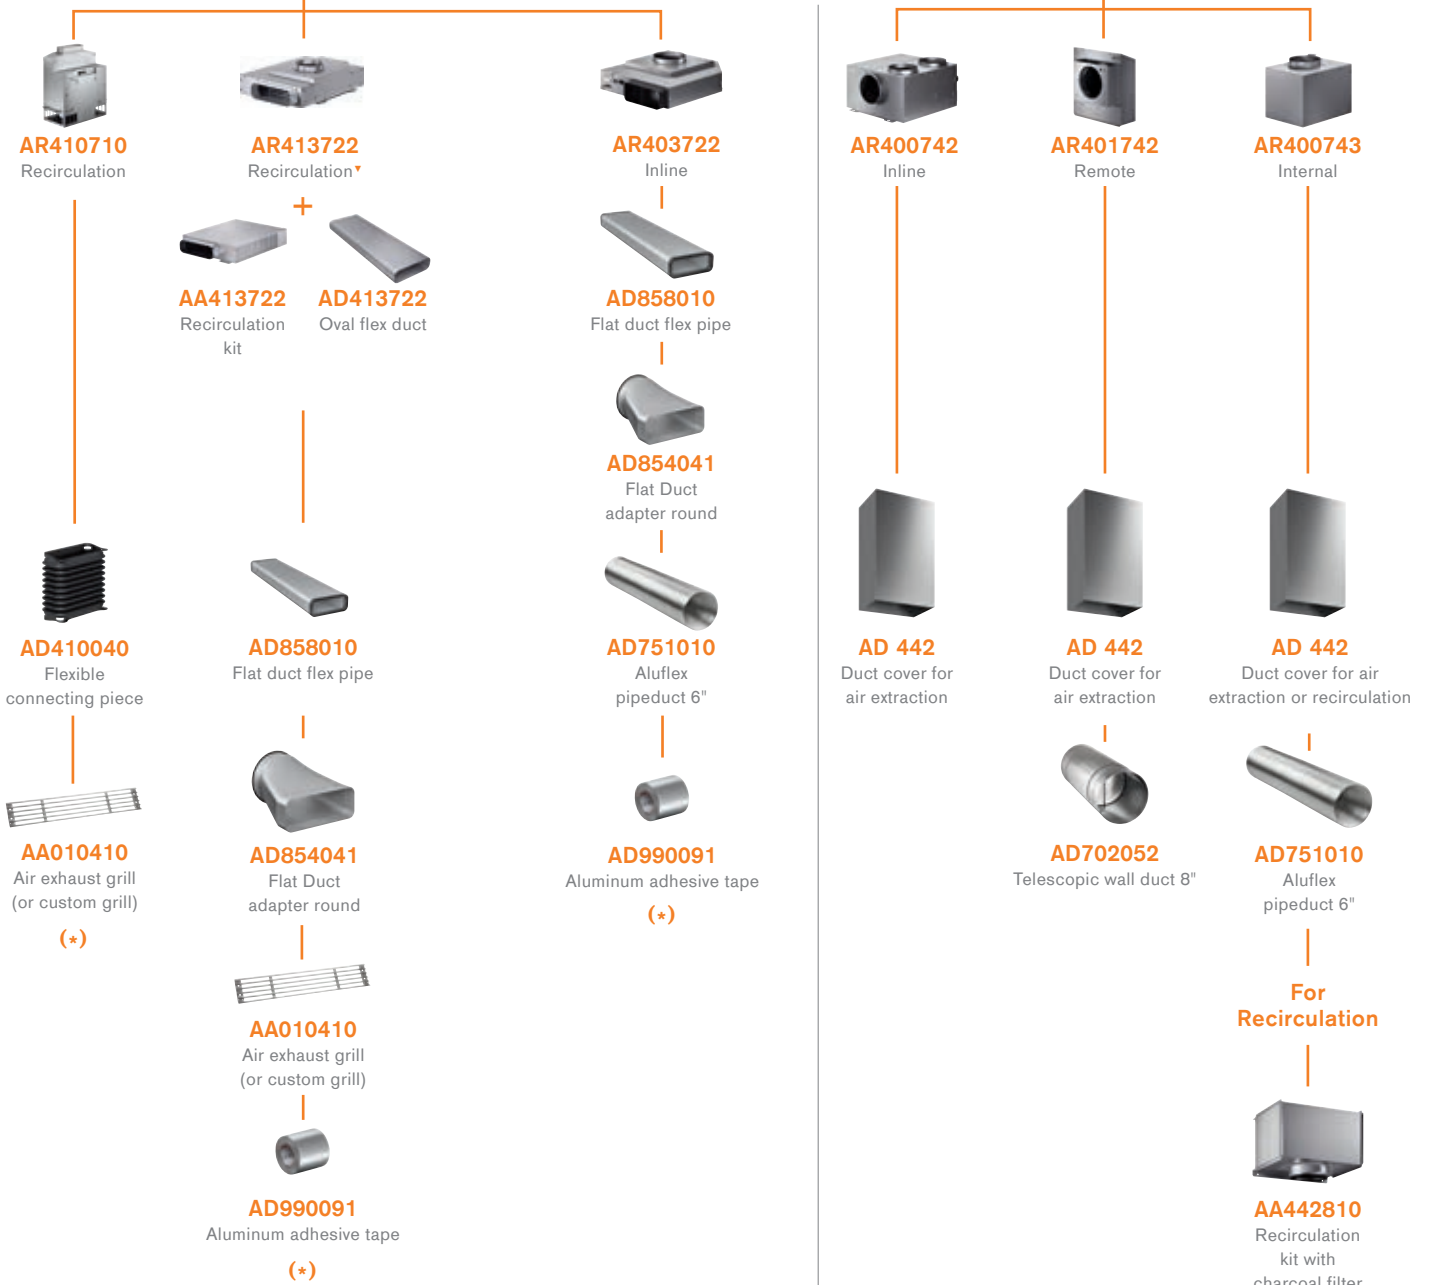

VL 200 120
Downdraft

AI/AW 442 720/760
Island/wall hood

* For recirculation operation, order AR413722 + AA413722 + AD413722.

(*) for extra deep countertop. Please add the parts below.

AD851041
Connecting piece for extension with flat duct

AD854000
Flat duct connecting piece

AD854030
Flat duct 90° bend vertical