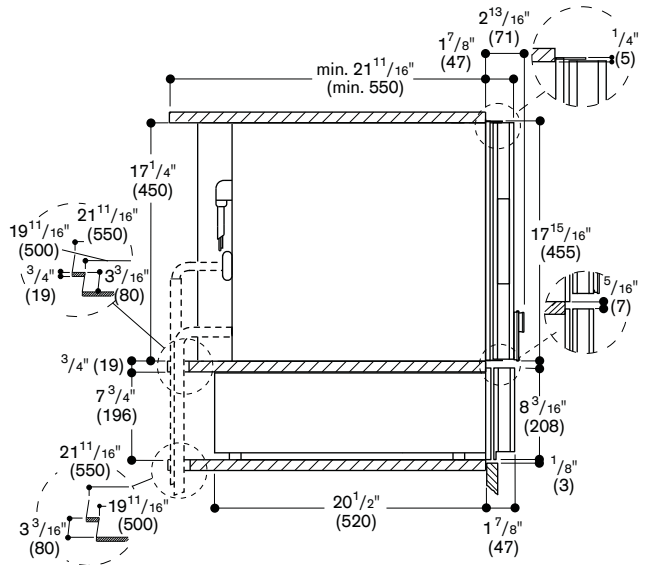

Side view of WS 463 below BS Combi-steam oven, BM speed microwave oven or CM espresso machine