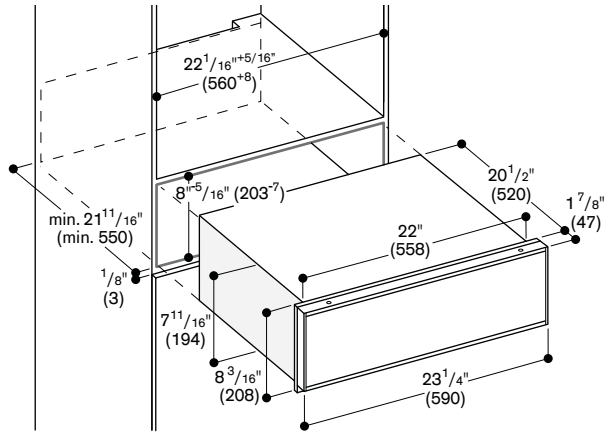

WS 463 010

Stainless steel-backed glass front
Width 24" (60 cm), Height 8 3/16" (21 cm)

Installation accessories

BA 476 510

Optional handle, stainless steel
Length 17 11/16".

400 series storage drawer

WS 463

- Handleless storage drawer
- Perfect for a side-by-side combination of a 30" single oven and 24" Combi-steam oven, speed microwave oven or 24" espresso machine
- Soft-closing system
- Provides easy storage for cookware and cooking utensils
- Stainless steel interior with glass bottom
- Net volume 1.1 cu.ft.

Operation

Recessed grip at the front bottom center of drawer.

Features

Usable interior dimensions:
H 5 5/16" x W 18 11/16" x D 18 1/4"
Base plate made of safety glass.
Max. load 33 lbs.

Planning notes

The front of the appliance extends 1 5/8" from the cabinet front.
Always use an intermediate shelf—at least 3/4" thick—when mounting a 400 series single oven / Combi-steam oven or espresso machine above the storage drawer.

Please read the installation details regarding air openings on pages 12-13.

Side view of WS 463 below BS Combi-steam oven, BM speed microwave oven or CM espresso machine