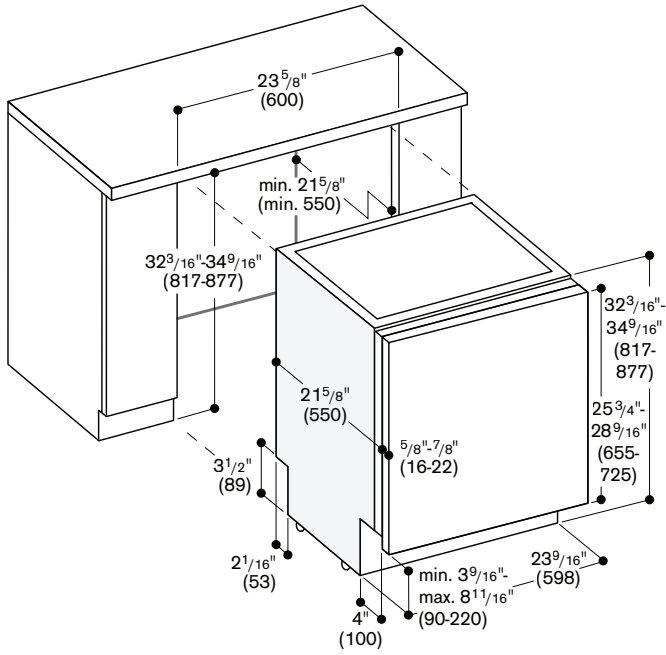

For length of connection cable, water in-and-outlet, see adjacent drawing.

Rating

Total rating: 1.3 kW.

Total Amps: 12 A.

120 V / 60 Hz

Connecting cable 47 1/4" with plug.

Euro Tub dishwasher DF 280

Toe kick height

- 3 9/16" - 6 5/16" for a height of 32 3/16"
- 5 7/8" - 8 11/16" for a height of 34 9/16"

Tall Tub dishwasher DF 281

Toe kick height

- 3 9/16" - 6 5/16" for a height of 34 1/8"
- 5 7/8" - 8 11/16" for a height of 36 1/2"