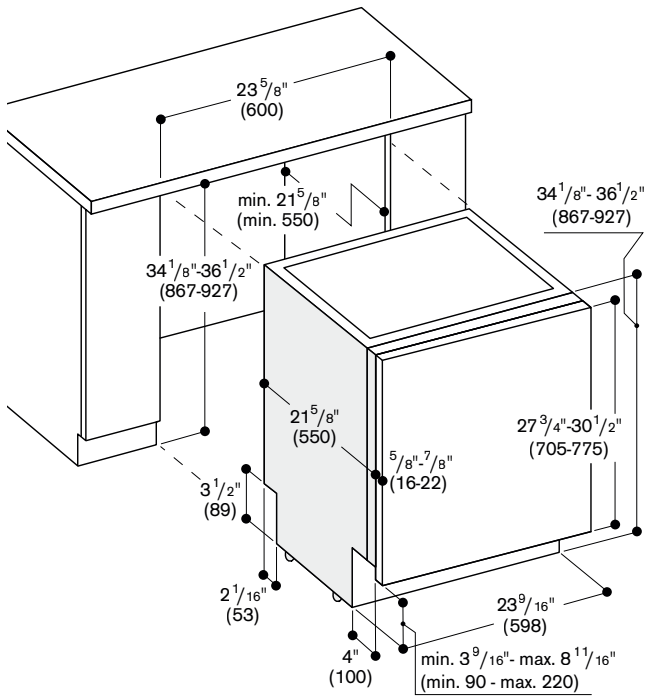

For length of connection cable, water in-and-outlet, see adjacent drawing.

Rating

Total rating: 1.3 kW.

Total Amps: 12 A.

120 V / 60 Hz

Connecting cable 47 1/4" with plug.

Euro Tub dishwasher DF 280

Toe kick height

- 3 9/16" - 6 5/16" for a height of 32 3/16"
- 5 7/8" - 8 11/16" for a height of 34 9/16"

Tall Tub dishwasher DF 281

Toe kick height

- 3 9/16" - 6 5/16" for a height of 34 1/8"
- 5 7/8" - 8 11/16" for a height of 36 1/2"

Connection dimensions for 24" wide dishwasher

Values in [] with AquaStop extension kit GZ 010 011.

Numbers indicated inside parenthesis () = mm