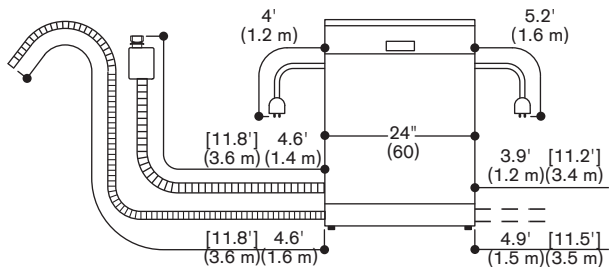

For length of connection cable, water in-and-outlet, see adjacent drawing.

Rating

Total rating: 1.3 kW.

Total Amps: 12 A.

120 V / 60 Hz

Connecting cable 47 1/4" with plug.

Euro Tub dishwasher DF 280

Toe kick height

- 3 9/16" - 6 5/16" for a height of 32 3/16"
- 5 7/8" - 8 11/16" for a height of 34 9/16"

Tall Tub dishwasher DF 281

Toe kick height

- 3 9/16" - 6 5/16" for a height of 34 1/8"
- 5 7/8" - 8 11/16" for a height of 36 1/2"

Connection dimensions for 24" wide dishwasher

Values in [] with AquaStop extension kit GZ 010 011.

Numbers indicated inside parenthesis () = mm