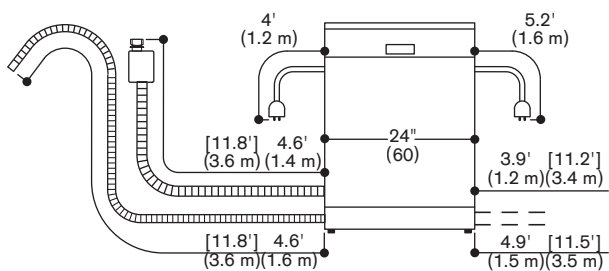

Toe kick height

- 3 9/16" - 6 9/16" for a height of 32 9/16"
- 5 7/8" - 8 11/16" for a height of 34 9/16"

Tall Tub dishwasher DF 251

Toe kick height

- 3 9/16" - 6 9/16" for a height of 34 1/8"
- 5 7/8" - 8 11/16" for a height of 36 1/2"

Connection dimensions for 24" wide dishwasher

Values in [] with AquaStop extension kit GZ 010 011.

Numbers indicated inside parenthesis () = mm