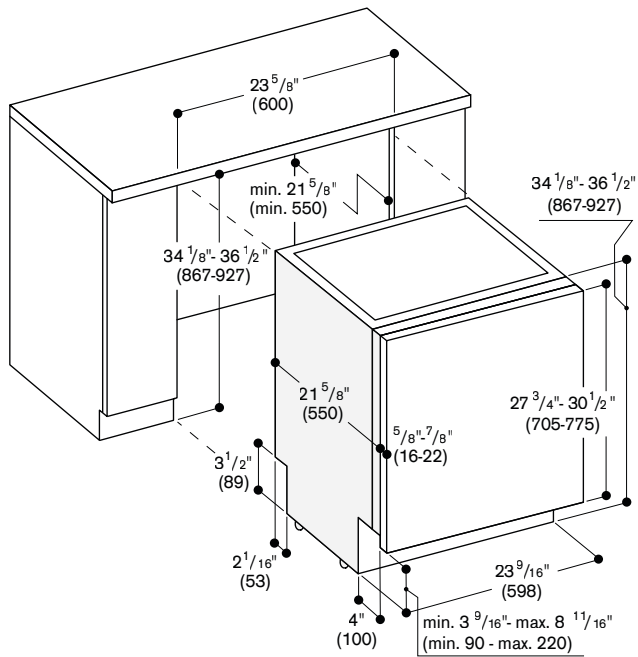

Toe kick height

- 3 9/16" - 6 9/16" for a height of 32 9/16"
- 5 7/8" - 8 11/16" for a height of 34 9/16"

Tall Tub dishwasher DF 251

Toe kick height

- 3 9/16" - 6 9/16" for a height of 34 1/8"
- 5 7/8" - 8 11/16" for a height of 36 1/2"

Connection dimensions for 24" wide dishwasher

Values in [] with AquaStop extension kit GZ 010 011.

Numbers indicated inside parenthesis () = mm