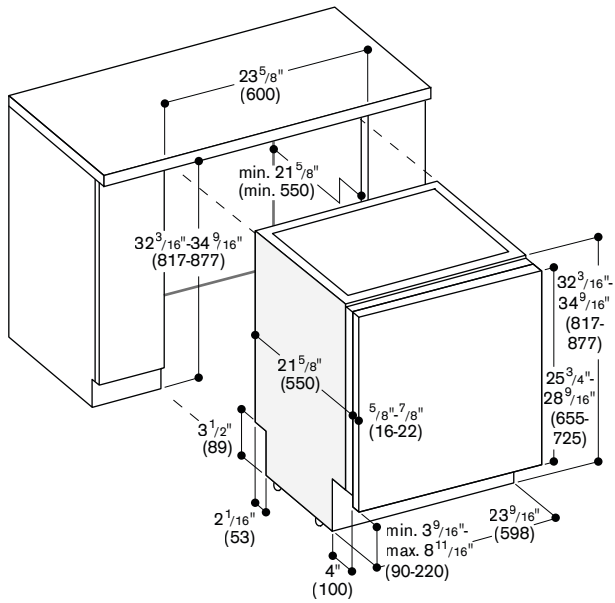

Euro Tub dishwasher DF 250

Toe kick height

- 3 9/16" - 6 9/16" for a height of 32 9/16"
- 5 7/8" - 8 11/16" for a height of 34 9/16"

Tall Tub dishwasher DF 251

Toe kick height

- 3 9/16" - 6 9/16" for a height of 34 1/8"
- 5 7/8" - 8 11/16" for a height of 36 1/2"