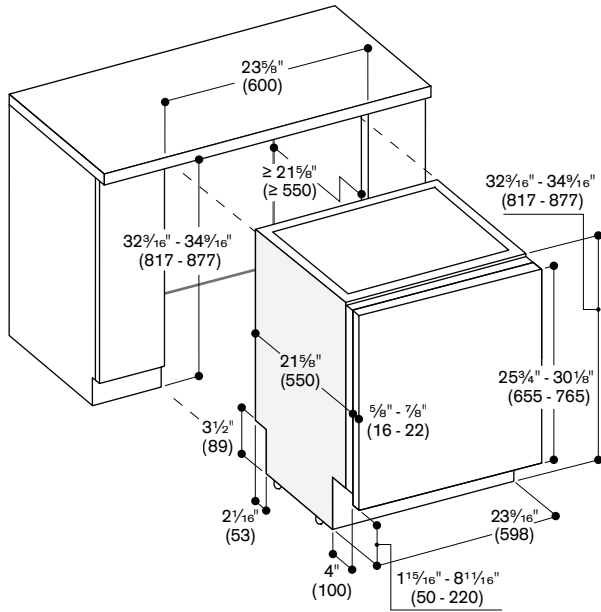

Euro Tub dishwasher DF 480F with flexible hinge