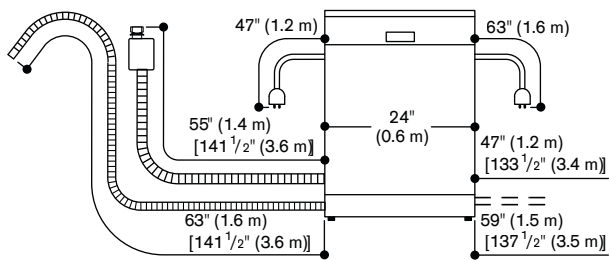

Consumption data

Total annual energy consumption
269 kWh.
Water usage: 3.5 gallons.
Noise level: 42 dBA.

Planning notes

Height-adjustable feet.
Rear toe-kick protrusion 3 15/16" (see drawing).
Rear feet adjustable at front.
Door weight up to 24 lbs. for DF 480F and 24 lbs. for DF 481F.
Door panel dimension dependent on toe-kick height of kitchen cabinets. Installation and usage also with cabinet handle possible. The push-to-open function remains active.
For installation into a tall unit, ventilation openings are recommended (min. 31 square inches).
Water connection with 3/4" screw gland.

Rating

Total rating: 1.4 kW.
Total Amps: 12 A.
120 V / 60 Hz
Connecting cable 47 1/4" with plug.

Euro Tub dishwasher DF 480F with flexible hinge

Tall Tub dishwasher DF 481F with flexible hinge

Connection dimensions for 24" wide dishwasher