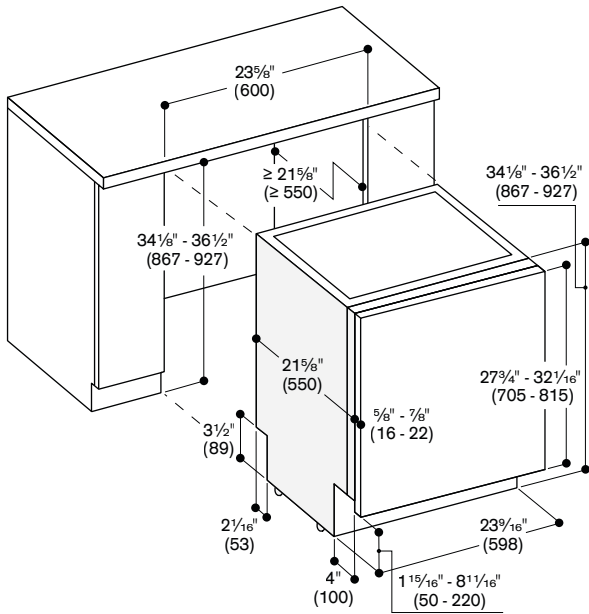

Tall Tub dishwasher DF 481F with flexible hinge