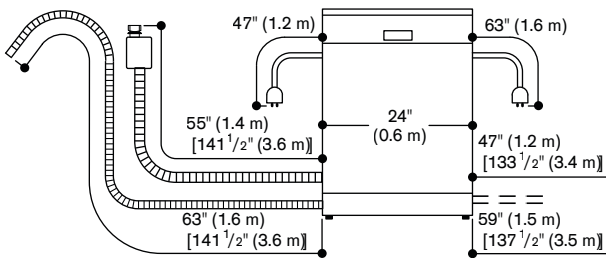

Planning notes

Height-adjustable feet.
Rear toe-kick protrusion 3 1/16" (see drawing).
To display the remaining time projection, a minimum toe-kick protrusion is required (1 9/16" + thickness of the cabinet front).
The maximum toe tick height must be reduced by 1 1/16" to provide an optimal display of the remaining time projection.
Rear feet adjustable at front.
Door weight up to 18 lbs. for DF 480 and 22 lbs. for DF 481.
Door panel dimension dependent on toe-kick height of kitchen cabinets.
Installation and usage also with cabinet handle possible. The push-to-open function remains active.
Ventilation openings required when installed as a tall unit.
Water connection with 3/4" screw gland.

Rating

Total rating: 1.3 kW.
Total Amps: 12 A.
120 V / 60 Hz
Connecting cable 47 1/4" with plug.

Euro Tub dishwasher DF 480

Toe kick height

- 3 9/16" - 6 5/16" for a height of 32 3/16"
- 5 7/8" - 8 1/16" for a height of 34 1/8"

Tall Tub dishwasher DF 481

Toe kick height

- 3 9/16" - 6 5/16" for a height of 34 1/8"
- 5 7/8" - 8 1/16" for a height of 36 1/2"

Connection dimensions for 24" wide dishwasher

[] values with extension kit