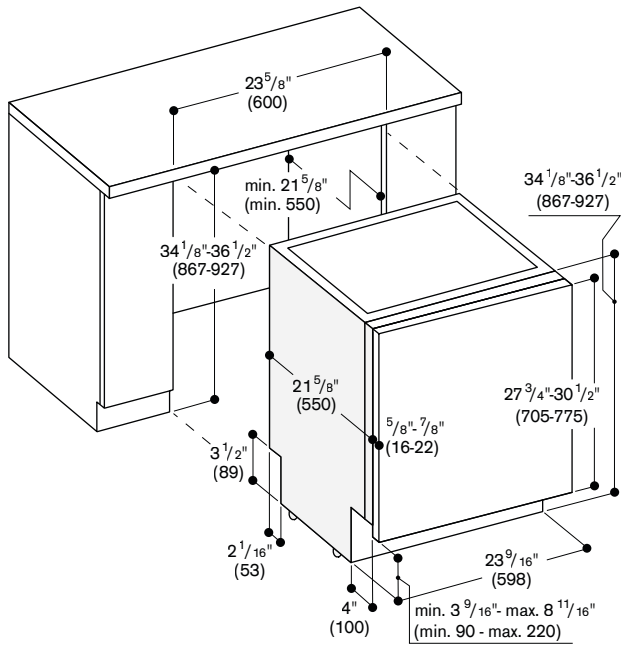

Rating

Total rating: 1.3 kW.
Total Amps: 12 A.
120 V / 60 Hz
Connecting cable 47 1/4" with plug.

Euro Tub dishwasher DF 480

Toe kick height

- 3 9/16" - 6 5/16" for a height of 32 3/16"
- 5 7/8" - 8 1/16" for a height of 34 1/8"

Tall Tub dishwasher DF 481

Toe kick height

- 3 9/16" - 6 5/16" for a height of 34 1/8"
- 5 7/8" - 8 1/16" for a height of 36 1/2"

Connection dimensions for 24" wide dishwasher

[] values with extension kit