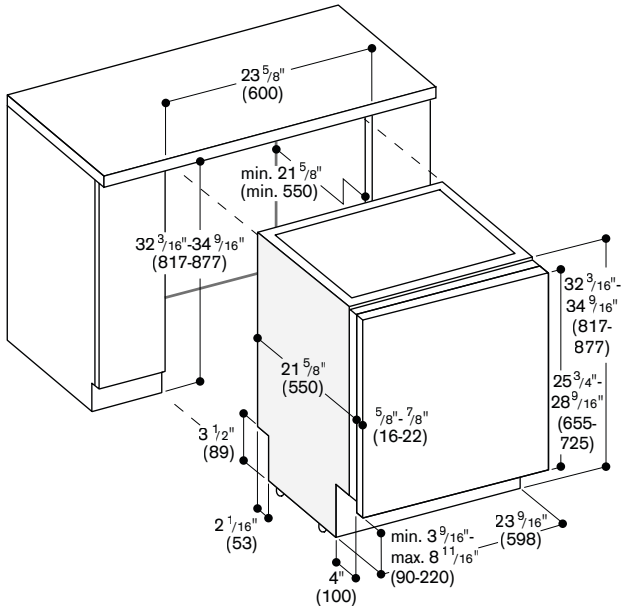

Euro Tub dishwasher DF 480

Toe kick height

- 3 9/16" - 6 5/16" for a height of 32 3/16"
- 5 7/8" - 8 1/16" for a height of 34 1/8"

Tall Tub dishwasher DF 481

Toe kick height

- 3 9/16" - 6 5/16" for a height of 34 1/8"
- 5 7/8" - 8 1/16" for a height of 36 1/2"