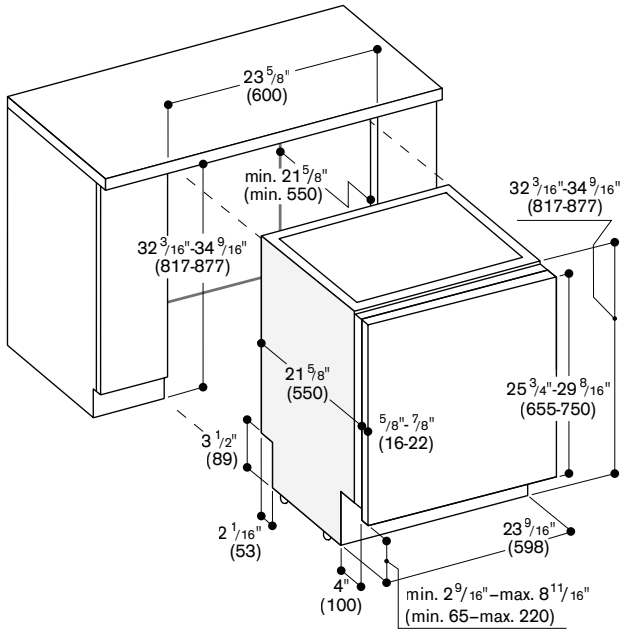

Euro Tub dishwasher DF 480F with flexible hinge

Toe kick height

- 3 3/16" - 6 5/16" for a height of 32 3/16"
- 5 7/8" - 8 1 1/16" for a height of 34 1/8"

Tall Tub dishwasher DF 481F with flexible hinge

Toe kick height

- 3 3/16" - 6 5/16" for a height of 34 1/8"
- 5 7/8" - 8 1 1/16" for a height of 36 1/2"