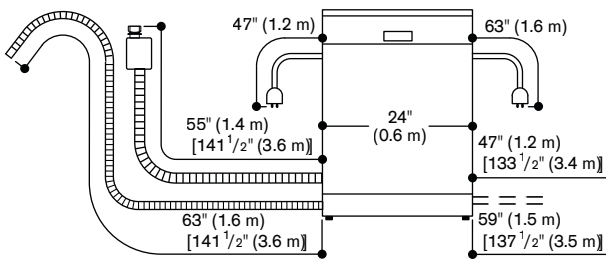

Maximum dish sizes for DF 481F (upper/lower rack)
9"/11", 8"/12" or 7"/13" respectively

13 place setting capacity.

Maximum glass loading capacity:
23 wine glasses.

Consumption data

Total annual energy consumption 259 kWh.
Water usage: 2.9 gallons.
Noise level: 41 dBA.

Planning notes

Height-adjustable feet.
Rear toe-kick protrusion 3 1/16" (see drawing).
To display the remaining time projection, a minimum toe-kick protrusion is required (1 9/16" + thickness of the cabinet front).
Rear feet adjustable at front.
Door weight up to 18 lbs. for DF 480F and 22 lbs. for DF 481F.
Door panel dimension dependent on toe-kick height of kitchen cabinets.
Installation and usage also with cabinet handle possible. The push-to-open function remains active.
Ventilation openings required when installed as a tall unit.
Water connection with 3/4" screw gland.

Rating

Total rating: 1.3 kW.
Total Amps: 12 A.
120 V / 60 Hz
Connecting cable 47 1/4" with plug.

Euro Tub dishwasher DF 480F with flexible hinge

Toe kick height

- 3 3/16" - 6 5/16" for a height of 32 3/16"
- 5 7/8" - 8 1 1/16" for a height of 34 1/8"

Tall Tub dishwasher DF 481F with flexible hinge

Toe kick height

- 3 3/16" - 6 5/16" for a height of 34 1/8"
- 5 7/8" - 8 1 1/16" for a height of 36 1/2"

Connection dimensions for 24" wide dishwasher

[] values with extension kit