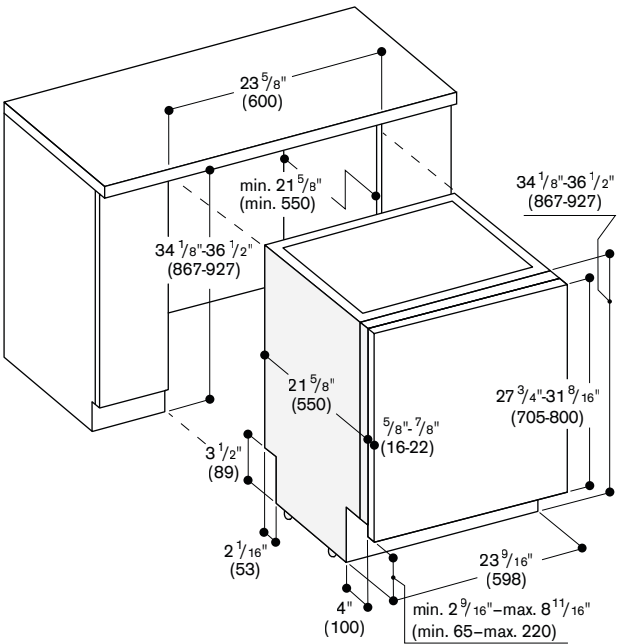

Rating

Total rating: 1.3 kW.
Total Amps: 12 A.
120 V / 60 Hz
Connecting cable 47 1/4" with plug.

Euro Tub dishwasher DF 480F with flexible hinge

Toe kick height

- 3 3/16" - 6 5/16" for a height of 32 3/16"
- 5 7/8" - 8 1 1/16" for a height of 34 1/8"

Tall Tub dishwasher DF 481F with flexible hinge

Toe kick height

- 3 3/16" - 6 5/16" for a height of 34 1/8"
- 5 7/8" - 8 1 1/16" for a height of 36 1/2"

Connection dimensions for 24" wide dishwasher

[] values with extension kit